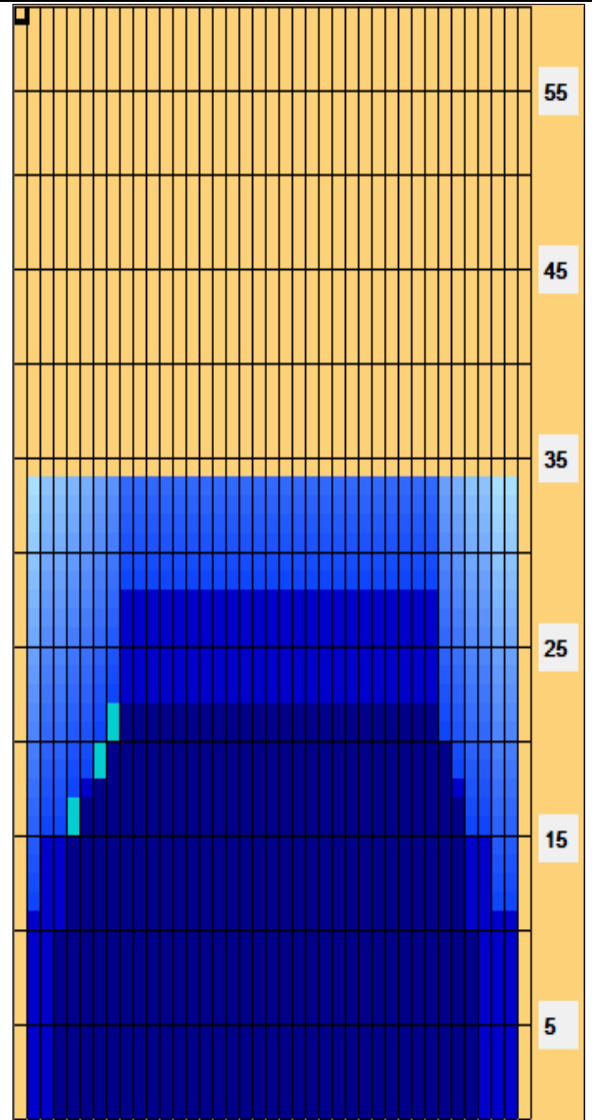

# 2022 PBA WOLF 34

**Oil Pattern Distance:** 34 Feet      **Reverse Brush Drop:** 30 Feet      **Oil Per Board:** 55 uL  
**Forward Oil Total:** 16.83 mL      **Reverse Oil Total:** 14.355 mL      **Volume Oil Total:** 31.185 mL  
**Forward Boards Crossed:** 306 Boards      **Reverse Boards Crossed:** 261 Boards      **Total Boards Crossed:** 567 Boards

Start	Stop	Loads	Speed	Crossed	Start	End	Feet	T.Oil
1	2L 3R	1	18	36	0.0	0.0	0.0	1980
2	4L 5R	4	18	128	0.0	10.2	10.2	7040
3	5L 6R	3	18	90	10.2	17.8	7.6	4950
4	7L 7R	1	18	27	17.8	20.3	2.5	1485
5	8L 8R	1	18	25	20.3	22.8	2.5	1375
6	2L 2R	0	22	0	22.8	34.0	11.2	0

Conditioner: Type In or Select One  
TransferType: Type In or Select One

Forward Reverse More

Start	Stop	Loads	Speed	Crossed	Start	End	Feet	T.Oil
1	2L 2R	0	30	0	34.0	28.0	-6.0	0
2	9L 8R	3	18	72	28.0	20.4	-7.6	3960
3	8L 7R	1	14	26	20.4	18.5	-1.9	1430
4	6L 6R	2	14	58	18.5	14.6	-3.9	3190
5	3L 4R	2	14	68	14.6	10.7	-3.9	3740
6	2L 2R	1	14	37	10.7	8.8	-1.9	2035
7	2L 2R	0	10	0	8.8	0.0	-8.8	0

Forward Reverse More

Conditioner:  
Type In or Select One

TransferType:  
Type In or Select One

Forward

Reverse

Combined

Buff

Item	3L-7L:18L-18R	8L-12L:18L-18R	13L-17L:18L-18R	18L-18R:17R-13R	18L-18R:12R-8R	18L-18R:7R-3R
Description	Outside Track:Middle	Middle Track:Middle	Inside Track:Middle	Middle: Inside Track	Middle:Middle Track	Middle:Outside Track
Track Zone Ratio	1.9	1.03	1	1	1	2.26